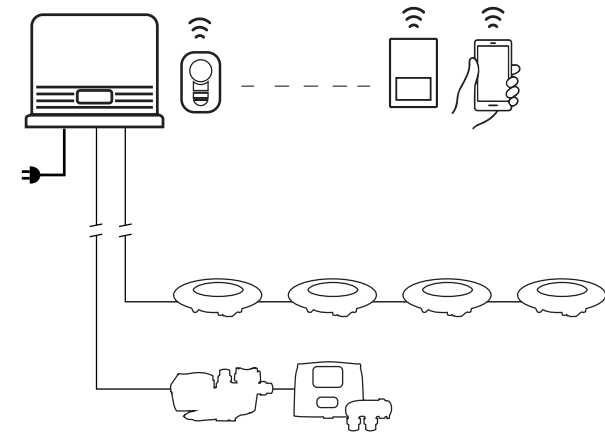

### TOTAL LIGHTING CONTROL

The Connect Lite gives you the functionality to operate up to 4 x SLX Lights. It couldn't be easier to activate and deactivate lights, change colours or return lights to Sync position with an easy one-touch button.

### EASY CONTROL

The included convenient RF handheld remote allows for easy intuitive control.

### CONNECT MY POOL APP

Since the Connect LITE is a fully expandable integrated pool automation system, it can be easily upgraded to include the AstralPool Internet Gateway, which enables full remote control through your smartphone with the ConnectMyPool app, and also access to the Virtual Pool Care system.