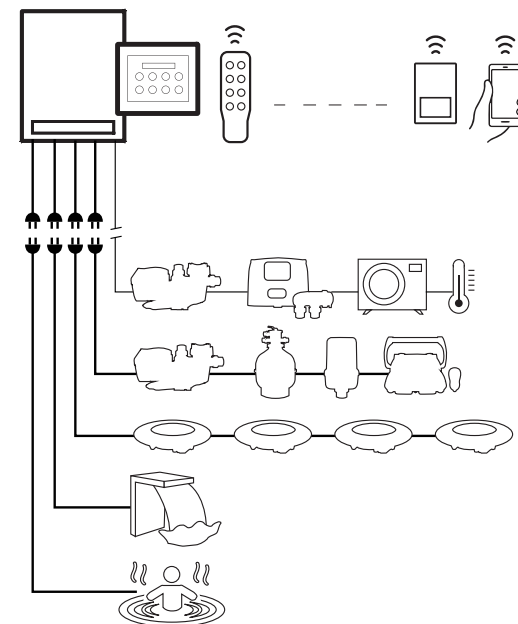

### CONNECT YOUR LIFESTYLE

The AstralPool Viron Connect provides the pool owner the option to control all pool equipment, valves, heaters and chlorinators from anywhere inside the home or by mobile device when on the move.

### ONE TOUCH FAVOURITE MODE

One touch "favourite" menus allow a single touch of a button to turn on your favourite spa pool setting, party settings or water feature and pool lights for a relaxing poolside BBQ.

### SMART ASTRALPOOL INTEGRATION

The Viron Connect intelligently controls energy efficient pump speeds, water temperature and pool sanitisers when connected to AstralPool filtration and heating equipment and is highly flexible in the way in can be installed, connected and tailored to suit your lifestyle.

### CONNECT MY POOL APP

Since the Viron Connect is a fully expandable integrated pool automation system, it can be easily upgraded to include the AstralPool Internet Gateway, which enables full remote control through your smartphone with the ConnectMyPool app, and also access to the Virtual Pool Care system.