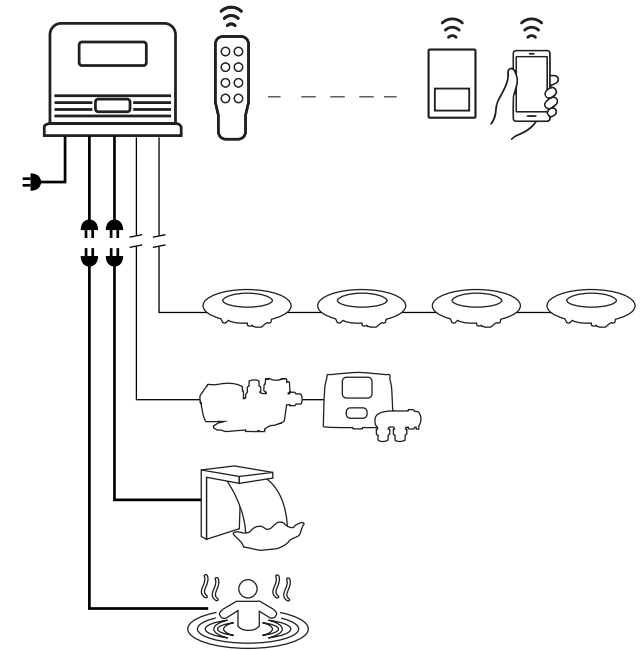

## EASIER MANUAL CONTROL

The incorporated built in front LCD screen allows for easier manual control of settings.

## EXTEND YOUR CONTROL

The Connect LITE+ comes with two extra 240V 10AMP outlet ports, allowing the flexibility of controlling external equipment of your choice, such as a Cleaning pump, water feature pump, music system or garden lights, from either the RF Remote Control or the built in LCD screen.

## INTEGRATION WITH CHLORINATORS

When connected to a Viron or EQ chlorinator, you will be able to easily control your pool's chlorination with your remote.

## CONNECT MY POOL APP

Since the Connect LITE + is a fully expandable integrated pool automation system, it can be easily upgraded to include the AstralPool Internet Gateway, which enables full remote control through your smartphone with the ConnectMyPool app, and also access to the Virtual Pool Care system.