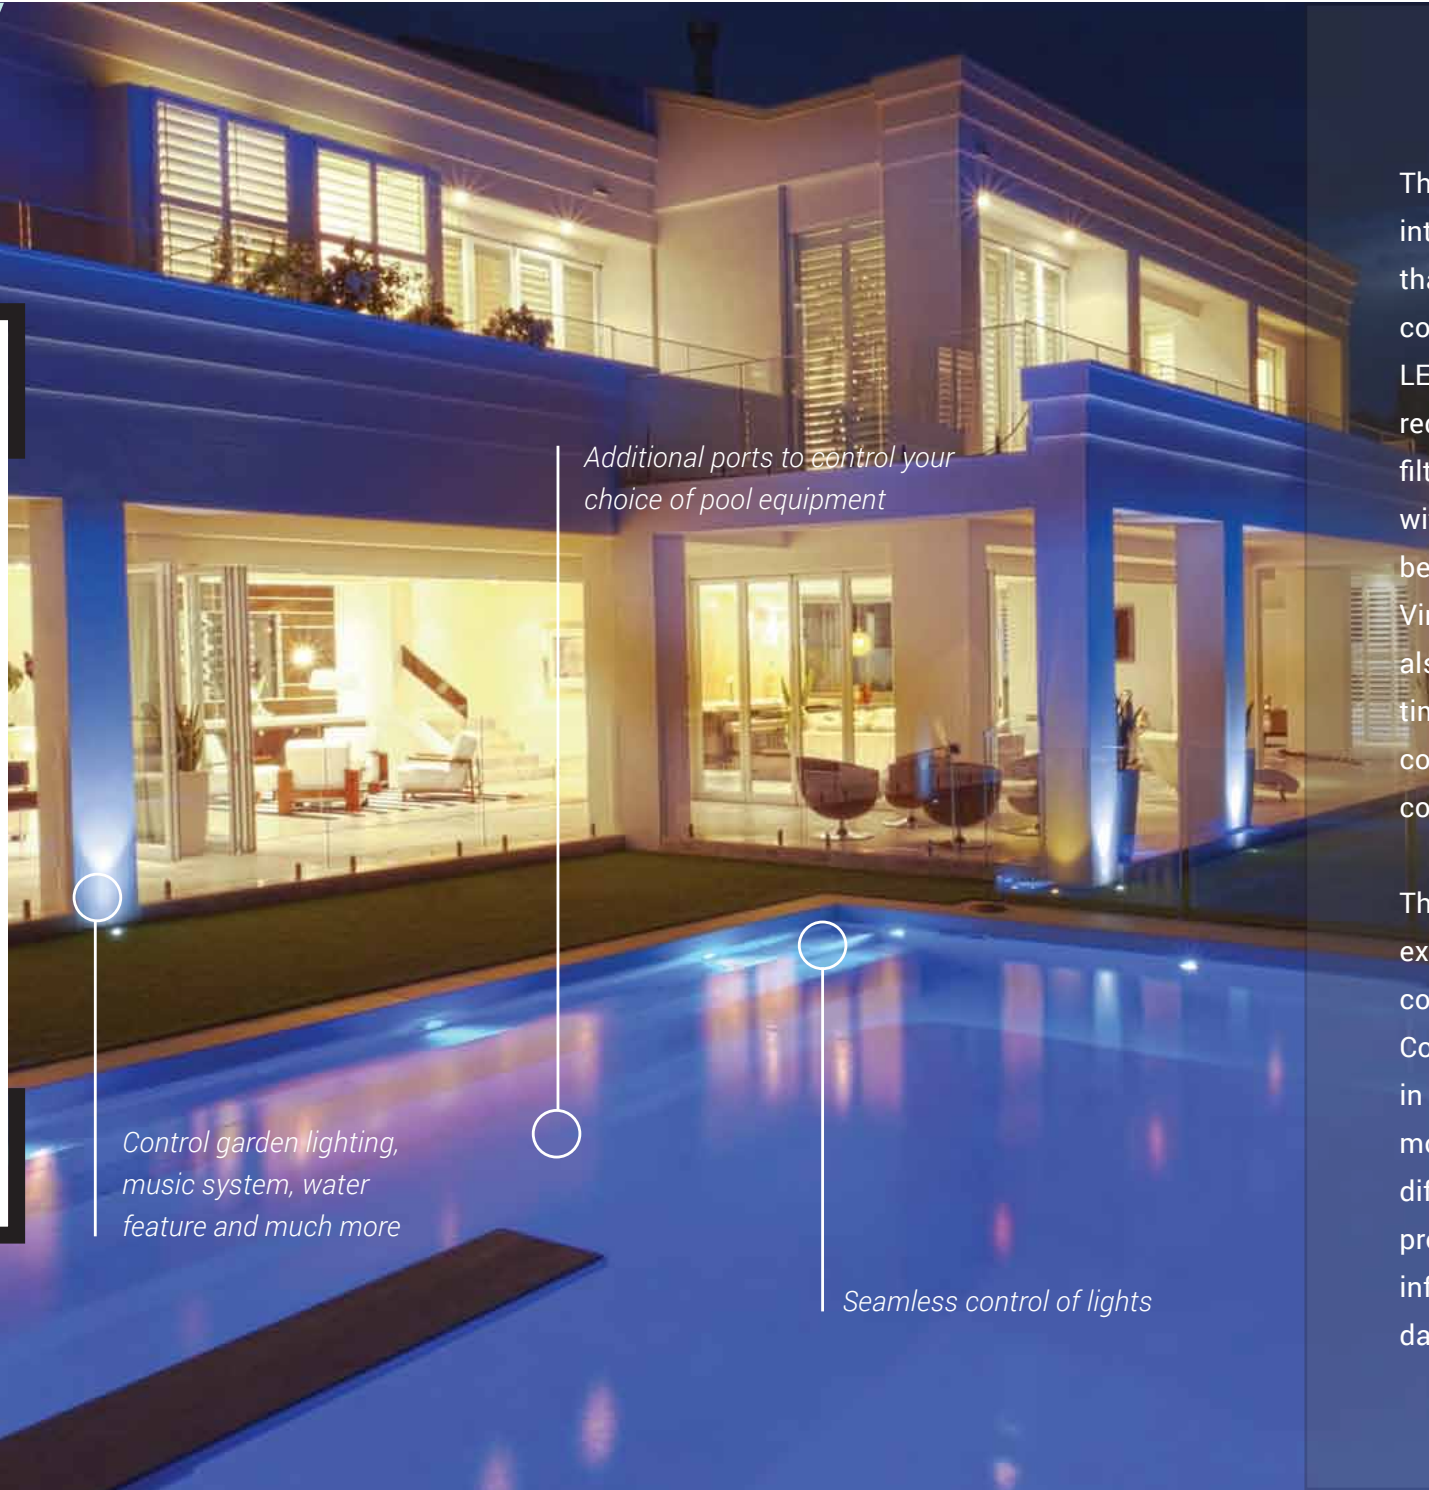

CONNECT LITE+

EASY ENTERTAINMENT CONTROL

Low cost, expandable integrated automation system, from a lighting controller to a full pool management system.

Built in programmable timers for your Pool and Spa equipment

Additional outlet ports for control of your equipment

AUTOMATION

Additional ports to control your choice of pool equipment

Control garden lighting, music system, water feature and much more

Seamless control of lights

The
int
tha
col
LE
rec
fil
wit
bet
Vir
als
tim
co
co

Th
exp
co
Co
in
mo
dif
pro
inf
da