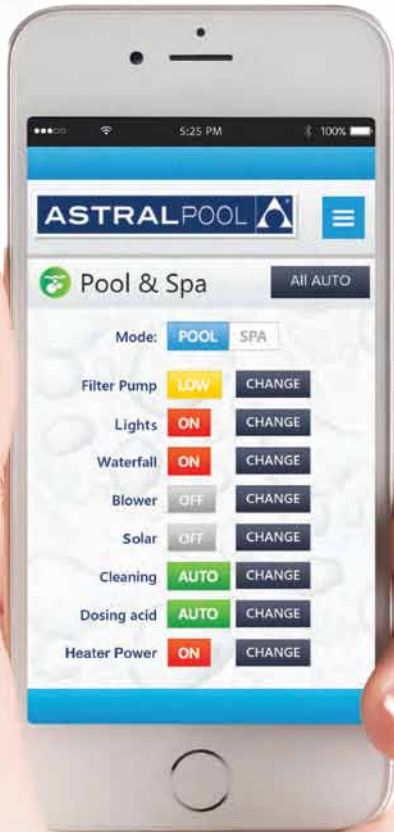

Viron Connect

INTRODUCING CONNECT MY POOL

The Connect My Pool app, in conjunction with an AstralPool Connect unit, allows you to automate and control your entire swimming pool environment from your smartphone, tablet or computer.

Control and fully* automate your swimming pool system, as well as, automatic cleaners, water features, garden lighting, sprinkler system, entertainment system and virtually your entire outdoor living environment from anywhere in the world.

- Connect your lifestyle with hassle free automation
- Integration of entire Pool and Spa environment
- One touch favourite mode
- Wireless expansion capabilities

*Available features depend on Connect controller model